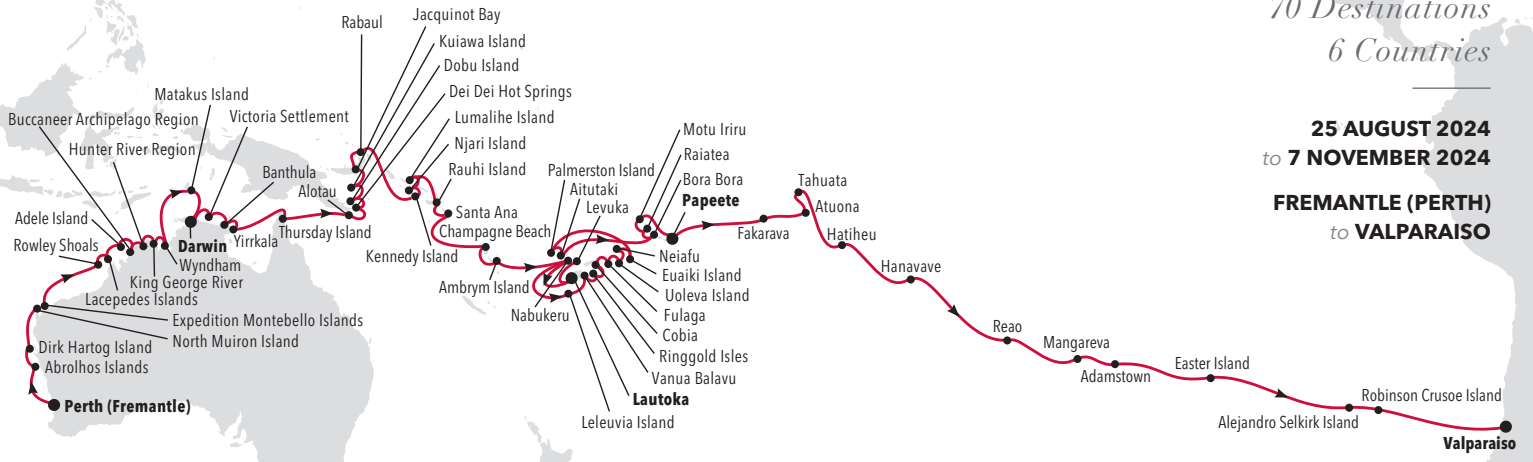

75 Days
70 Destinations
6 Countries

25 AUGUST 2024
to 7 NOVEMBER 2024

FREMANTLE (PERTH)
to VALPARAISO

GRAND VOYAGE BENEFITS

- Private executive transfers (Between home and airport)¹
- Business Class Air²
- One night pre-cruise hotel stay
- Transfers between hotel, airport, and ship
- Shore excursions (one per port, per day)
- $1,000 Onboard spending credit per guest (up to $2,000 per suite)
- Exclusive Shoreside Events
- Luggage Service
- Laundry Service
- Unlimited Wi-Fi
- Medical service³
- Visa service⁴

DAY PORT

SEGMENT 1 | 25 AUG – 11 SEP, 2024

DAY	PORT
1	PERTH (FREMANTLE)
2-3	ABROLHOS ISLANDS 🌙
4	DIRK HARTOG ISLAND
5	NORTH MUIRON ISLAND
6	EXPEDITION MONTEBELLO ISLANDS
7	ROWLEY SHOALS
8	LACEPEDES ISLANDS
9	ADELE ISLAND
10	BUCCANEER ARCHIPELAGO REGION
11-12	HUNTER RIVER REGION 🌙
13	KING GEORGE RIVER
14	WYNDHAM
15	DAY AT SEA
16	MATAKUS ISLAND
17	DAY AT SEA
18	DARWIN

DAY PORT

SEGMENT 2 | 11 SEP – 2 OCT, 2024

DAY	PORT
1	DARWIN
2	VICTORIA SETTLEMENT
3	BANTHULA
4	YIRRKALA
5-6	DAY AT SEA
7	ALOTAU
8	DEI DEI HOT SPRINGS
8	DOBU ISLAND
9	KUIAWA ISLAND
10	JACQUINOT BAY
11	RABAUL
12	DAY AT SEA
13	KENNEDY ISLAND
13	NJARI ISLAND
14	LUMALIHE ISLAND
15	RAUHI ISLAND
16	SANTA ANA
17	DAY AT SEA
18	CHAMPAGNE BEACH
19	AMBRYM ISLAND
20	DAY AT SEA
21	NABUKERU
22	LAUTOKA

🌙 Overnight in port