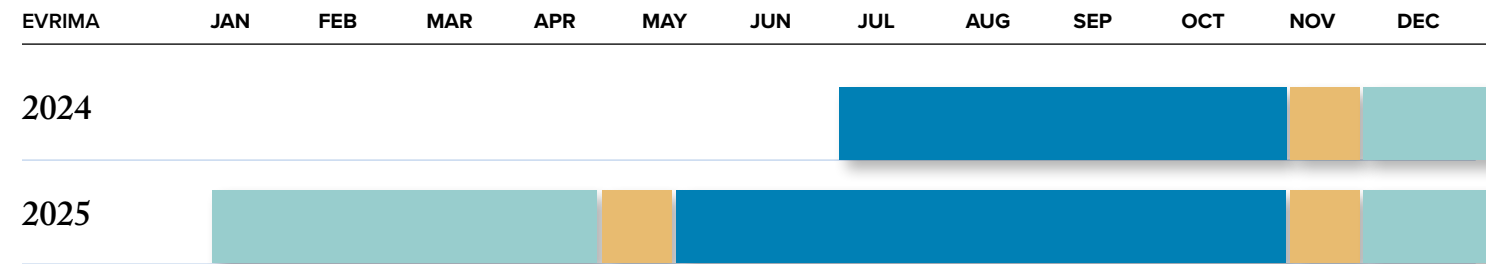

UNIQUE EXPERIENCES, ONBOARD AND ASHORE

Yacht-style itineraries allow guests to sail at a relaxed pace while enjoying Michelin-inspired dining or relaxing at The Ritz-Carlton Spa.

THE ALL-INCLUSIVE ADVANTAGE

FRONT COVER: LUMINARA

AT-A-GLANCE CALENDAR

HA LONG BAY,
VIETNAM

SINGAPORE,
SINGAPORE

2024

Evrima spends the summer of 2024 in the Mediterranean, where *Ilma's* inaugural season also embarks, exploring from the chic French and Italian rivieras to the beloved Greek Isles and Croatian gems along the Adriatic Sea. Then both yachts sail for the sunny Caribbean, dropping anchor off island hideaways like Bequia and scenic landscapes like the twin peaks of St. Lucia.