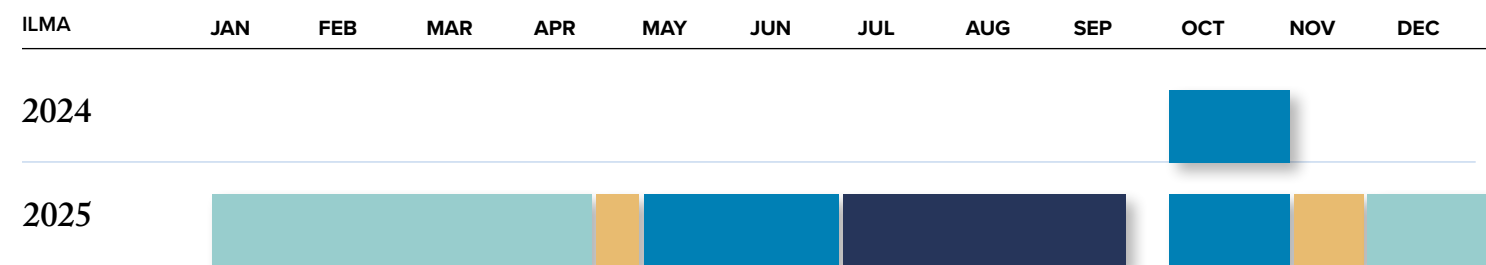

UNIQUE EXPERIENCES, ONBOARD AND ASHORE

Yacht-style itineraries allow guests to sail at a relaxed pace while enjoying Michelin-inspired dining or relaxing at The Ritz-Carlton Spa.

THE ALL-INCLUSIVE ADVANTAGE

FRONT COVER: LUMINARA

AT-A-GLANCE CALENDAR

HA LONG BAY,
VIETNAM

SINGAPORE,
SINGAPORE

2024

Evrima spends the summer of 2024 in the Mediterranean, where *Ilma's* inaugural season also embarks, exploring from the chic French and Italian rivieras to the beloved Greek Isles and Croatian gems along the Adriatic Sea. Then both yachts sail for the sunny Caribbean, dropping anchor off island hideaways like Bequia and scenic landscapes like the twin peaks of St. Lucia.