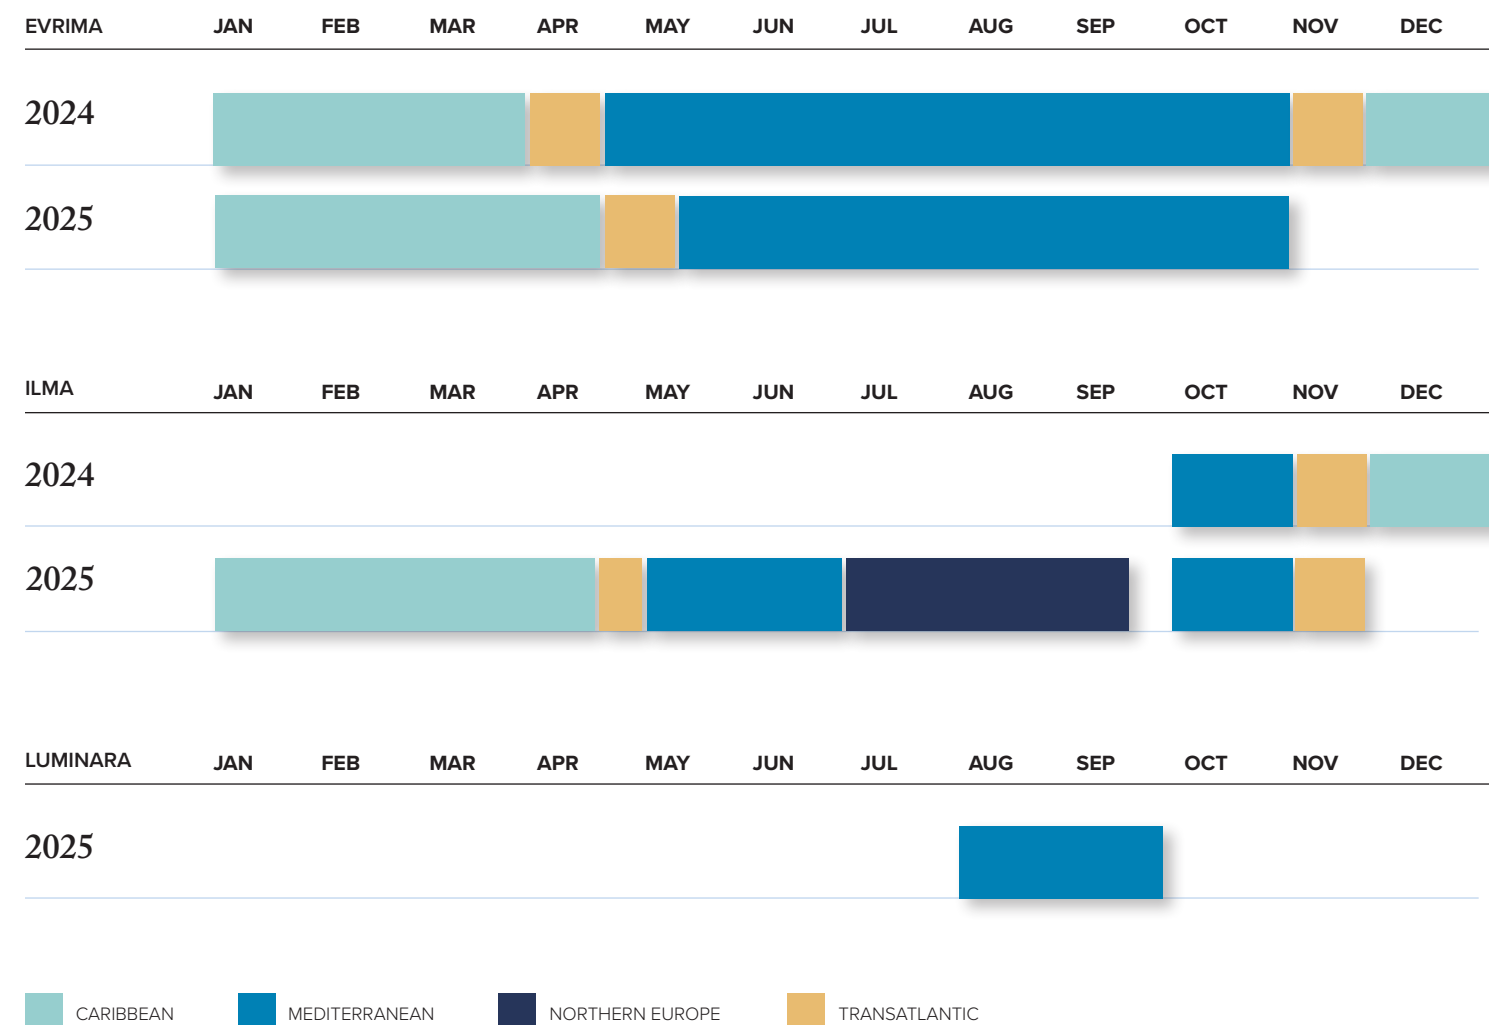

AT-A-GLANCE CALENDAR